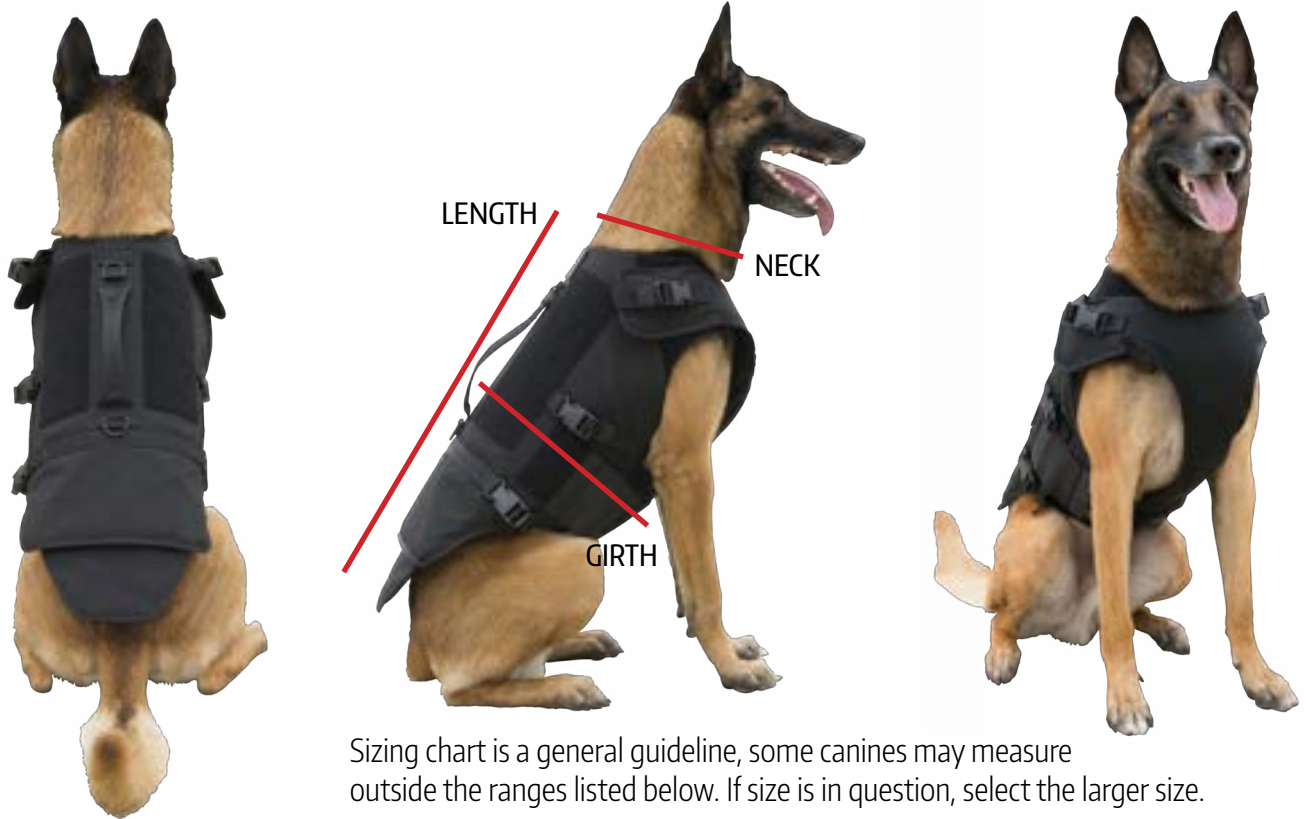

# K-9

# K-9 CARRIER

Sizing chart is a general guideline, some canines may measure outside the ranges listed below. If size is in question, select the larger size.

## SIZING

VEST SIZE	SMALL	MEDIUM	LARGE	X-LARGE	2X-LARGE
NECK	14-18"	18-22"	22-26"	26-30"	30-34"
GIRTH	22-26"	26-30"	30-34"	34-38"	38-42"
LENGTH	22"	23"	24"	25"	26"

## SPECIFICATIONS

- Available Level II and Level IIIA ballistic packages
- 2-piece carrier design with six buckle closure straps for secure fit
- Front and bottom Velcro® brand hook and loop with elastic adjustment
- Restraint handle and two 1" D-rings for adjustable leash attachment
- Exterior construction utilizes 1000 denier Cordura nylon with urethane/water repellent coating for durability
- Interior construction utilizes 420 denier diamond ripstop nylon interior for breathability and comfort
- Two Velcro® brand loop zones for ID attachment
- Detachable spine extension provides 2" ballistic overlap (6" x 8" at widest point)