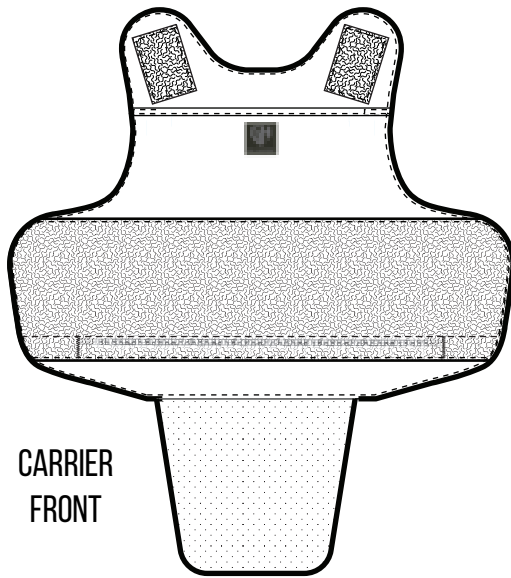

CARRIER BACK

LPC

LOW PROFILE CONCEALABLE

PRODUCT COMPONENTS - MALE

CARRIER FRONT