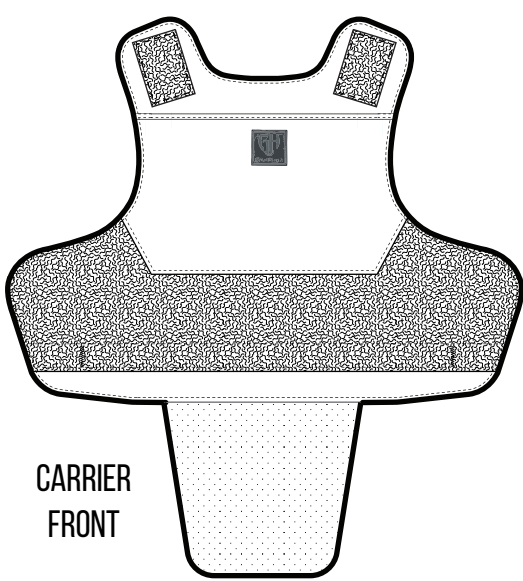

CARRIER BACK

LPC

LOW PROFILE CONCEALABLE

PRODUCT COMPONENTS - FEMALE

CARRIER FRONT