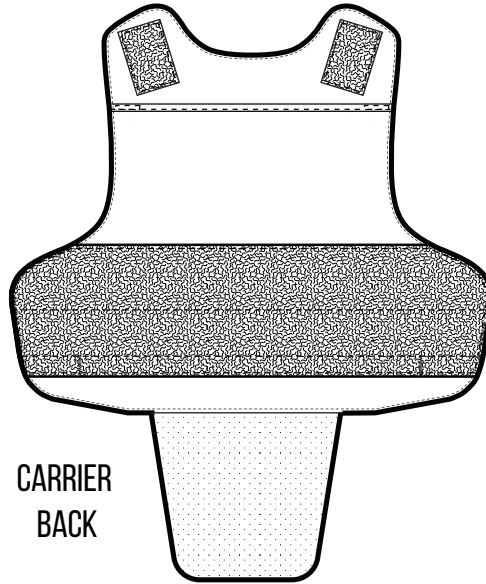

SHOULDER STRAPS 10"

SHOULDER STRAPS 8"

CARRIER BACK

WAIST STRAPS